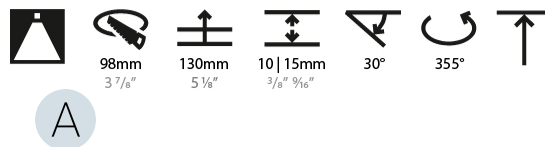

PHYSICAL

Shape: Round
Diameter (mm): 107
Diameter (in): 4 3/16
Height (mm): 112
Height (in): 4 7/16
Ceiling Thickness (mm): 10 / 12.5 / 15
Ceiling Thickness (in): 3/8 or 1/2 or 9/16
Min. Recessing Depth (mm): 130
Min. Recessing Depth (in): 5 1/8
Light Distribution: Adjustable / Downlight
Weight (kg): 0.484
Weight (lbs): 1.07
Fixture Finish: SSR / BKV / CWI / CRY / HAB / LAG / UFT / ITA / RUA / RUR / MIC / FTG / MYG / TWT / LOD / PUS / FRO / FUP / KIA / POP / BLS / SPG / MEY / GOH / GUM / CHC / COM / ABZ / JAG / OBR / MOS / ROR
Fixture Material: Aluminum Die Cast
Cut-out Measurements: 98mm / 3 7/8"

ELECTRICAL

Lamp Type: LED (Zhaga Standard)
Input Wattage (W): 16.5
Total Output Wattage (W): 14
Dimming: Tri-Mode (Non-Dimming and Phase Dimming (120Vac only) and 0-10V Dimming)
Driver Included: No
Driver Location: Recessed Housing
Driver Type: Constant Current - Universal
Driver Class: Class 2
Housing: See components
Input Voltage (V): 120 - 277
Constant Current (MA): 500

LED

Number of LEDs: 1
Color Temperature (°K): 2700 / 3000 / 3500 / 4000
Max. Delivered Lumen (lm): 1140 / 1180 / 1245 / 1270
Nominal Lumen (lm): 1386 / 1438 / 1511 / 1542
CRI: >90 CRI
Lamp Life (hrs): 50000

OPTICAL

Reflector: 14 / 18 / 42
Adjustability: Rotational 355°, Tilt 30°

RATINGS AND CERTIFICATIONS

Certified By: Certified for North American Standards
IP rating: IP54