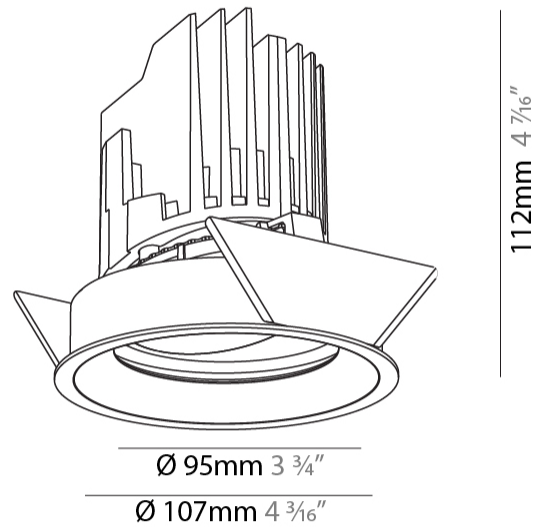

GENERAL

Series: Bioniq
Subseries: Bioniq Round Adjustable
Brand: Prolicht
Division: Architectural
Mounting Type: Recessed
Mounting Location: Ceiling
Subcategory: Downlight

PHYSICAL

Shape: Round
Diameter (mm): 107
Diameter (in): 4 3/16
Height (mm): 112
Height (in): 4 7/16
Ceiling Thickness (mm): 10 / 12.5 / 15
Ceiling Thickness (in): 3/8 or 1/2 or 9/16
Min. Recessing Depth (mm): 130
Min. Recessing Depth (in): 5 1/8
Light Distribution: Adjustable / Downlight
Weight (kg): 0.484
Weight (lbs): 1.07
Fixture Finish: SSR / BKV / CWI / CRY / HAB / LAG / UFT / ITA / RUA / RUR / MIC / FTG / MYG / TWT / LOD / PUS / FRO / FUP / KIA / POP / BLS / SPG / MEY / GOH / GUM / CHC / COM / ABZ / JAG / OBR / MOS / ROR
Fixture Material: Aluminum Die Cast
Cut-out Measurements: 98mm / 3 7/8"

OPTICAL

Reflector: 14 / 18 / 42
Adjustability: Rotational 355°, Tilt 30°

RATINGS AND CERTIFICATIONS

Certified By: Certified for North American Standards
IP rating: IP54

BIONIQ ROUND ADJUSTABLE RECESSED

A35239-