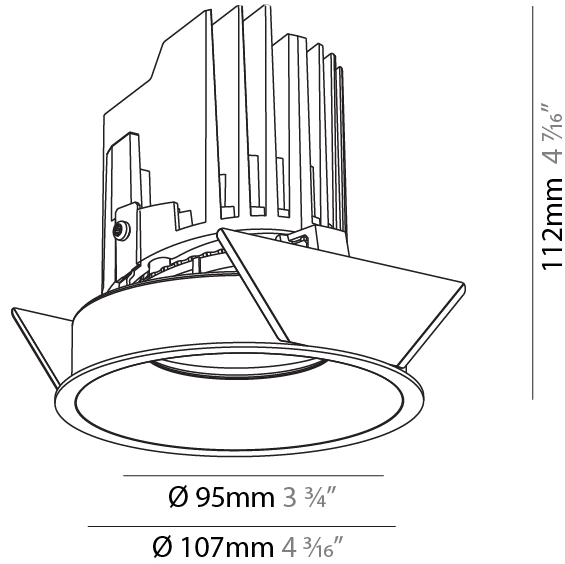

GENERAL

Series: Bioniq
Subseries: Bioniq Round Adjustable
Brand: Prolicht
Division: Architectural
Mounting Type: Recessed
Mounting Location: Ceiling
Subcategory: Downlight

PHYSICAL

Shape: Round
Diameter (mm): 107
Diameter (in): 4 3/16
Height (mm): 112
Height (in): 4 7/16
Ceiling Thickness (mm): 10 / 12.5 / 15
Ceiling Thickness (in): 3/8 or 1/2 or 9/16
Min. Recessing Depth (mm): 130
Min. Recessing Depth (in): 5 1/8
Light Distribution: Adjustable / Downlight
Weight (kg): 0.484
Weight (lbs): 1.07
Fixture Finish: SSR / BKV / CWI / CRY / HAB / LAG / UFT / ITA / RUA / RUR / MIC / FTG / MYG / TWT / LOD / PUS / FRO / FUP / KIA / POP / BLS / SPG / MEY / GOH / GUM / CHC / COM / ABZ / JAG / OBR / MOS / ROR
Fixture Material: Aluminum Die Cast
Cut-out Measurements: 98mm / 3 7/8"

GENERAL

Series: Bioniq
 Subseries: Bioniq Round Semi Adjustable
 Brand: Prolicht
 Division: Architectural
 Mounting Type: Recessed
 Mounting Location: Ceiling
 Subcategory: Downlight

PHYSICAL

Shape: Round
 Diameter (mm): 107
 Diameter (in): 4 3/16
 Height (mm): 112
 Height (in): 4 7/16
 Ceiling Thickness (mm): 10 / 12.5 / 15
 Ceiling Thickness (in): 3/8 or 1/2 or 9/16
 Min. Recessing Depth (mm): 130
 Min. Recessing Depth (in): 5 1/8
 Light Distribution: Adjustable / Downlight
 Weight (kg): 0.465
 Weight (lbs): 1.03
 Fixture Finish: SSR / BKV / CWI / CRY / HAB / LAG / UFT / ITA / RUA / RUR / MIC / FTG / MYG / TWT / LOD / PUS / FRO / FUP / KIA / POP / BLS / SPG / MEY / GOH / GUM / CHC / COM / ABZ / JAG / OBR / MOS / ROR
 Fixture Material: Aluminum Die Cast
 Cut-out Measurements: 98mm / 3 7/8"

OPTICAL

Reflector: 20 / 40 / 60
 Adjustability: Rotational 355°, Tilt 10°

RATINGS AND CERTIFICATIONS

Certified By: Certified for North American Standards
 IP rating: IP54

PROJECT
TYPE
SPECIFIER
QUANTITY
DATE